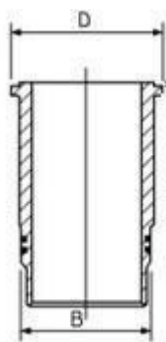

Liner - 98mm Bore - 197mm Height

1020, 2020, 310, 3120, 510, 700, 820, 920, T710

CENMAK NO

OEM NO

CJD30044

T32340

Liner - 106.5mm Bore - 197mm Height

1032, 1040, 1042, 1052, 1055, 1065, 1072, 1075, 1140, 1350, 1550, 1630, 1640, 1750, 1840, 1850, 1950, 2040, 2040S, 2130, 2140, 2150, 2155, 2240, 2250, 2255, 2350, 2355, 2450, 2550, 2555, 2650, 2750, 2755, 2850, 2855, 2940, 2950, 2955, 3040, 3050, 3055, 3100, 3140, 3150, 3155, 3200, 3210, 3255, 3350, 3640, 3650, 4040, 4040S, 4050, 6200, 6210, 6300, 6310, 6506, 6600, 840, 940