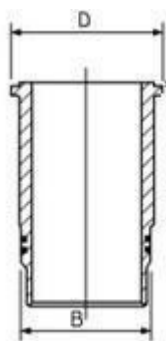

Liner - 101.98mm Bore - 197mm Height

1020, 1030, 1120, 1130, 1520, 1530, 1830, 2030, 2120, 2440, 2840, 3030, 3120, 3130, 4030, 830, 930

CENMAK NO

OEM NO

CJD30046

T32343