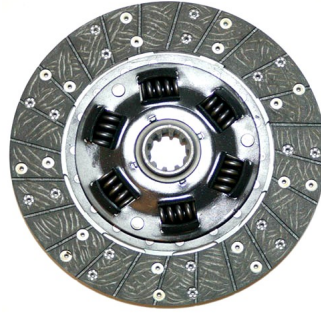

	CENMAK REF	OEM REF	1020, 1030, 1130, 1630, 1830, 2020, 2030, 2120,2130, 3030, 3120, 3130, 830, 930	Tractormeter - 30KPH
	CJD90077	AL30800		

CLUTCH PLATE

OEM REF
AL30451

CENMAK REF
CJD60003

Clutch Plate 300 x 26mm (15 Splines) Rigid