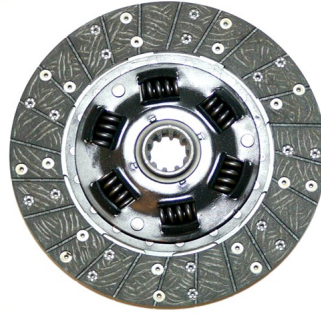

Clutch Plate Main 300 x 32mm (10 Splines) Rigid

Models

2130, 3120
3130

OEM REF
AL33126

CENMAK REF
CJD60005